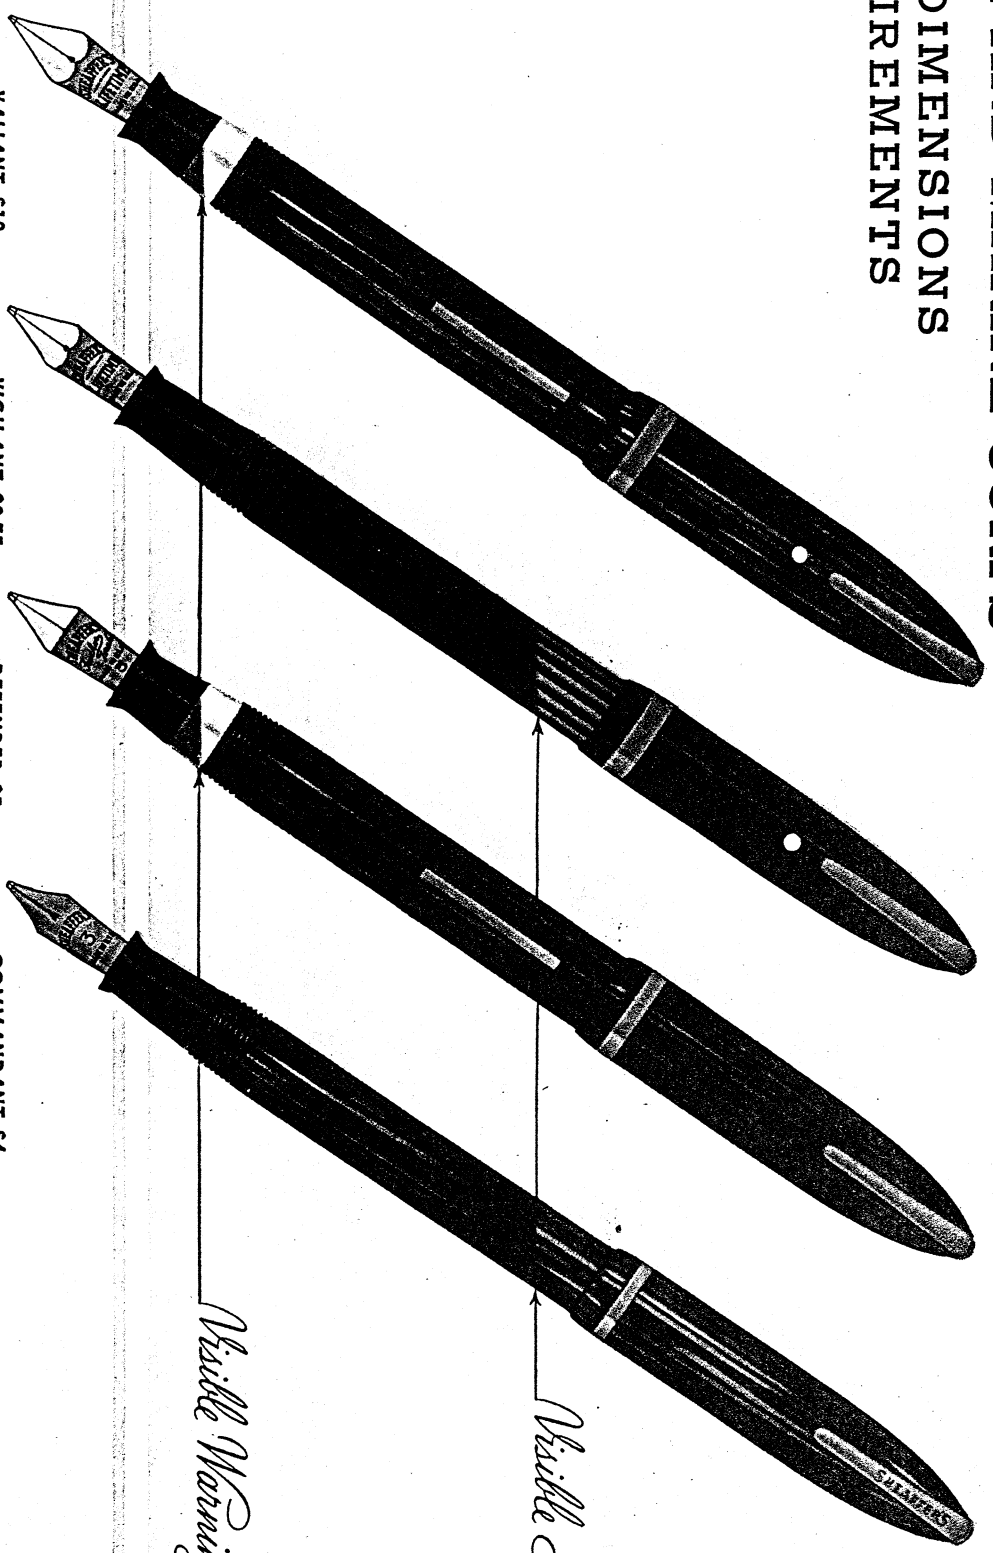

NAVY AND MARINE CORPS— AND DIMENSIONS REQUIREMENTS

Naville Ship Supply

Naville Warning to Refill

VALIANT $10

VIGILANT $8.75

DEFENDER $5

COMMANDANT $4

VALIANT

Lifetime Feathertouch

Color	List $10.00	List $4.00
	Pen Code	Pencil Code

Isolated—(Lever Style)

Black	ATBAR	ATBIA
Golden Brown	ATBOG	ATBRF
Carmine	ATCAT	ATCOL

One-Stroke Vacuum

Black	ATBK	ATBIA
Golden Brown	ATBU	ATBRF
Carmine	ATCD	ATCOL

VIGILANT

Lifetime Feathertouch

Color	List $8.75	List $4.00
	Pen Code	Pencil Code

Isolated—(Lever Style)

Black	ATDAB	ATDD
Golden Brown	ATDWE	ATDZU
Carmine	ATEDC	ATEHL

One-Stroke Vacuum

Black	ATDEC	ATDD
Golden Brown	ATDYT	ATDZU
Carmine	ATEFI	ATEHL

DEFENDER

Feathertouch

Color	List $5.00	List $4.00
	Pen Code	Pencil Code

Isolated—(Lever Style)

Black	ATELN	ATENS
Golden Brown	ATEVR	ATEFZ
Carmine	ATFKO	ATFME

One-Stroke Vacuum

Black	ATEMT	ATENS
Golden Brown	ATFAV	ATEFZ
Carmine	ATFLA	ATFME

COMMANDANT

Streamlined Balance

Color	List $4.00	List $3.00
	Pen Code	Pencil Code

Isolated—(Lever Style)

Black	ASDAL	ASDCE
Golden Brown	ASDFO	ASDIP
Carmine	ASDUZ	ASEBL

One-Stroke Vacuum

Black	ASDBA	ASDCE
Golden Brown	ASDHU	ASDIP
Carmine	ASDYN	ASEBL

All Sheaffer pens are one-stroke fillers, whether lever or vacuum style. One stroke of lever or plunger forcibly empties, CLEANS and fills the pen, keeping it in prime condition. While Dot LIFETIME pens are guaranteed for the owner's life against everything except loss, theft or willful damage, subject only to a 35c service charge (to cover postage, insurance and handling) when returned complete for servicing. Feathertouch pens have two-way points with platinum in the tiny pen-point slit to speed fluid flow. All have patented Flo-Rite fluid control. All have vacuum one-piece inner caps which screw firmly on, a development which years ago banished the slip cap and made Sheaffer's the instant-starting pen.